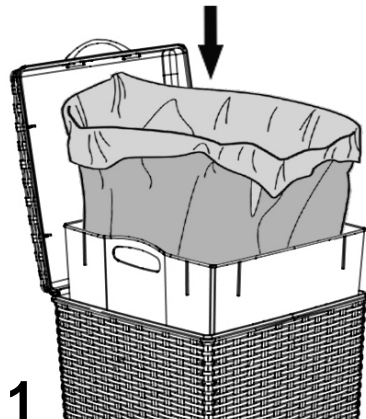

PACIFIC WASTE BIN

Liner
Bote Interno

Resting Rib
Soporte para el Bote Interno

Handle and screws included
Manija y Tornillos Incluidos

1

2

3

A Member of the Keter Group