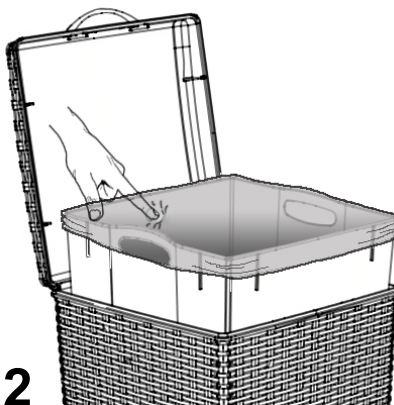

PACIFIC WASTE BIN

Liner
Bote Interno

Resting Rib
Soporte para el Bote Interno

Handle and screws included
Manija y Tornillos Incluidos

1

2

3

A Member of the Keter Group