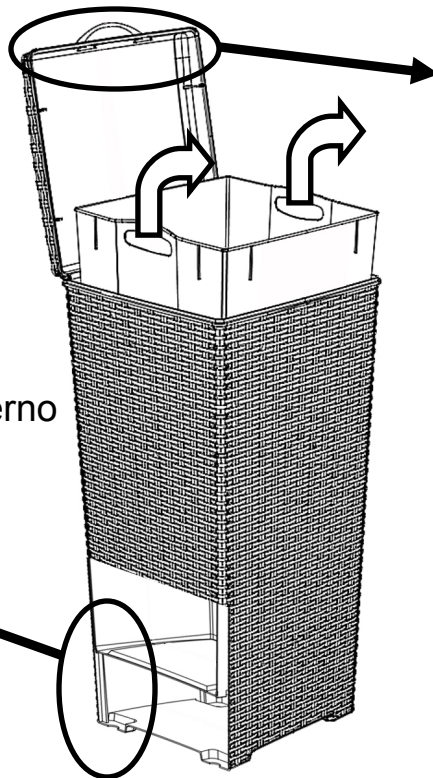

PACIFIC WASTE BIN

Liner
Bote Interno

Resting Rib
Soporte para el Bote Interno

Handle and screws included
Manija y Tornillos Incluidos

1

2

3

A Member of the Keter Group