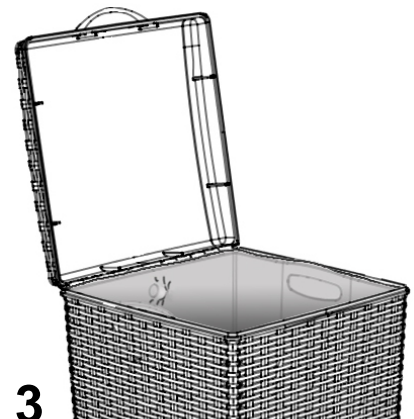

PACIFIC WASTE BIN

Liner
Bote Interno

Resting Rib
Soporte para el Bote Interno

Handle and screws included
Manija y Tornillos Incluidos

1

2

3

A Member of the Keter Group